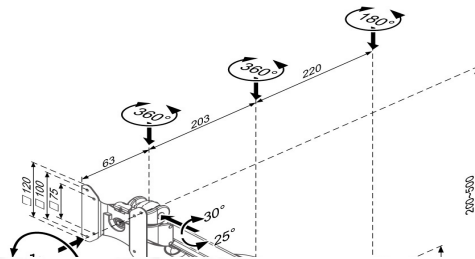

Datenblatt - Fiche technique - Data sheet

17.03.1178

ROLINE LCD-Arm Pneumatic, Wandmontage, 2 Gelenke, Pivot

ROLINE Support LCD à gaz, fonction pivot

ROLINE LCD Monitor Stand Pneumatic, Wall Mount, Pivot, 2 Joints

Item no.: 17.03.1178

ROLINE Wall Mount Gas Spring Arm, 2 Joints, silver color

- Enables comfortable viewing for display mounted on the wall
- Push the monitor out of the way when not in use

Fea

- Cable management system conceals the cable under the arms
- Quick-release VESA enables easy installation